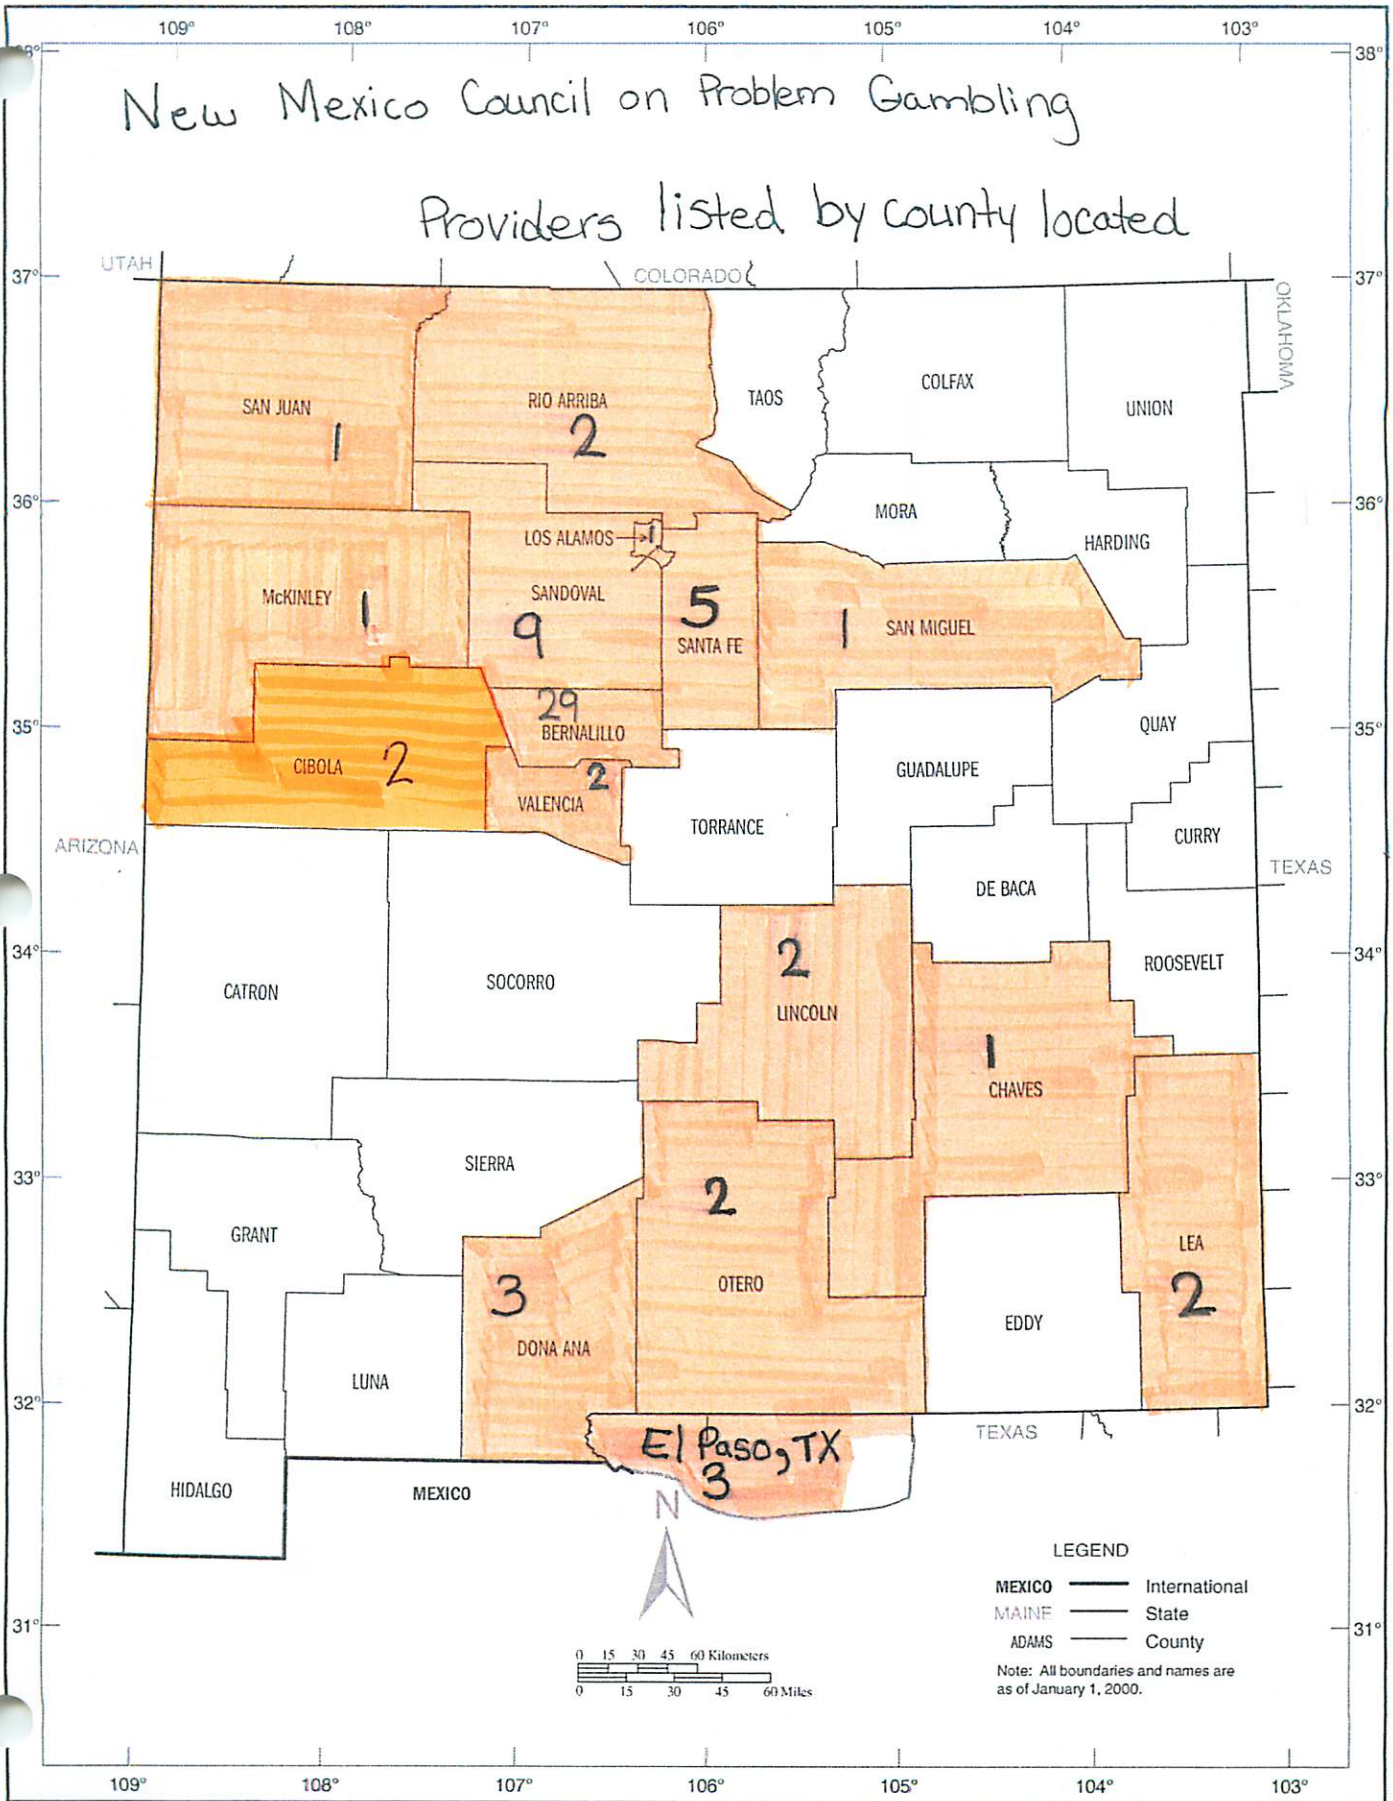

New Mexico Council on Problem Gambling

Providers listed by county located

LEGEND

- MEXICO — International
- MAINE — State
- ADAMS — County

Note: All boundaries and names are as of January 1, 2000.